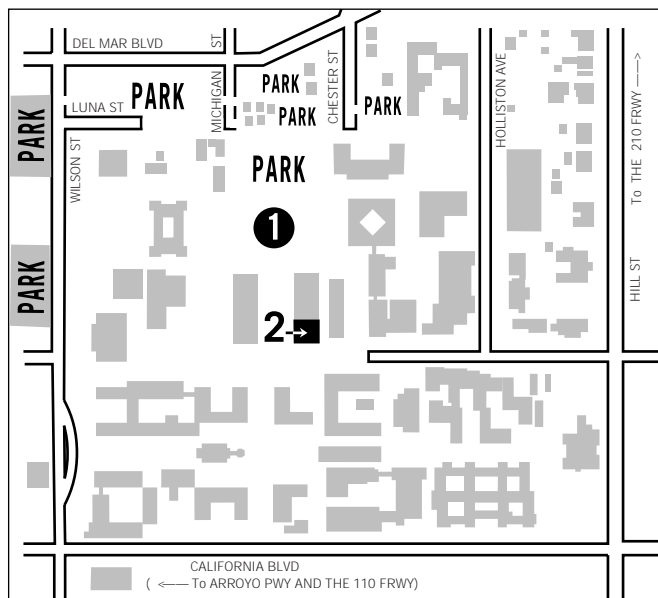

BAXTER HALL AND THE CALTECH CAMPUS IN PASADENA

THE CALTECH CAMPUS

1. BECKMAN AUDITORIUM
the distinctive round building on the north-west side of campus.
2. RAMO AUDITORIUM & BAXTER LECTURE HALL
Both are located on the south side of Baxter Hall. Ramo is on the ground floor. Baxter Lecture Hall is on the second floor. (Most Sunday Skeptics Society Lectures are held in Baxter Lecture Hall.)
3. See box on right for handicapped parking.