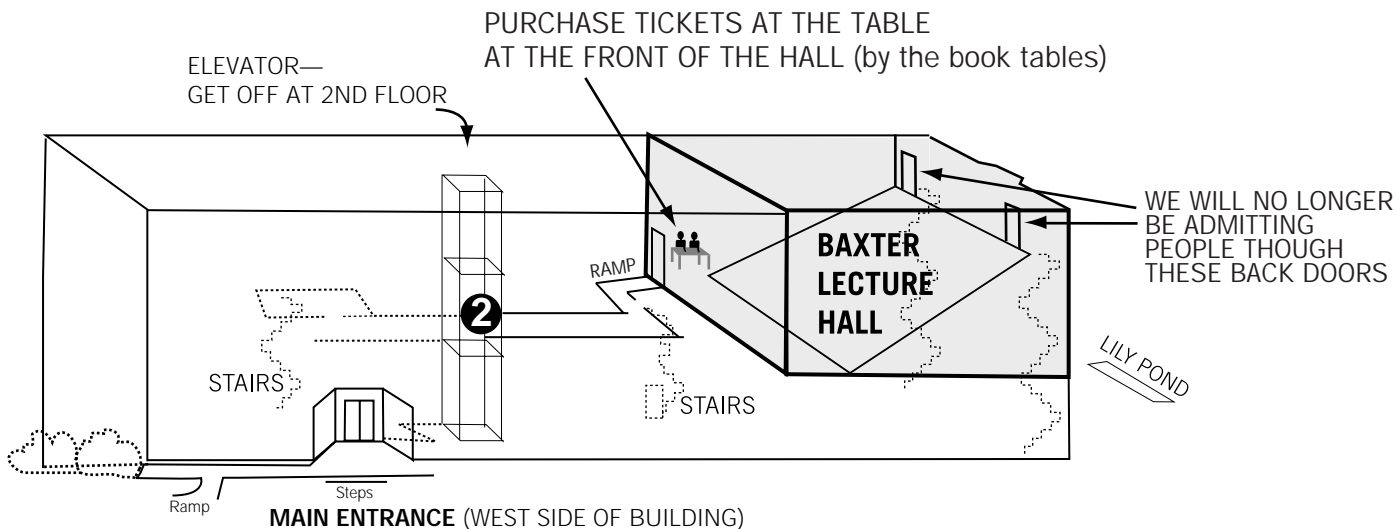

BAXTER HALL AND THE CALTECH CAMPUS IN PASADENA

THE CALTECH CAMPUS

1. BECKMAN AUDITORIUM
the distinctive round building on the north-west side of campus.
2. RAMO AUDITORIUM & BAXTER LECTURE HALL
Both are located on the south side of Baxter Hall. Ramo is on the ground floor. Baxter Lecture Hall is on the second floor. (Most Sunday Skeptics Society Lectures are held in Baxter Lecture Hall.)
3. See box on right for handicapped parking.